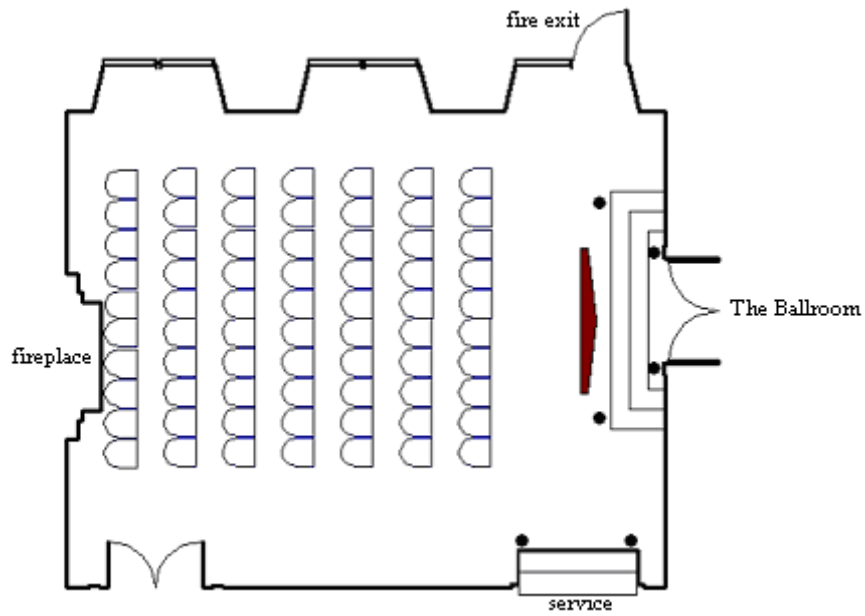

Champagne Room

Adjacent to The Ballroom, The Champagne Room is decorated with an ornate fireplace, original chandelier and large windows providing plenty of natural daylight. The Champagne Room is sold with The Ballroom and provides the ideal venue for a conference office or storage area.

	Reception Drinks	Lunch / Dinner	Dinner / Dance	Classroom	Cabaret	Theatre	Board Room
Capacity	70	35	-	30	24	70	24

Sample Floor Plans

Classroom

Theatre

Board Room

To enquire about the Champagne Room please contact our Event Sales Team