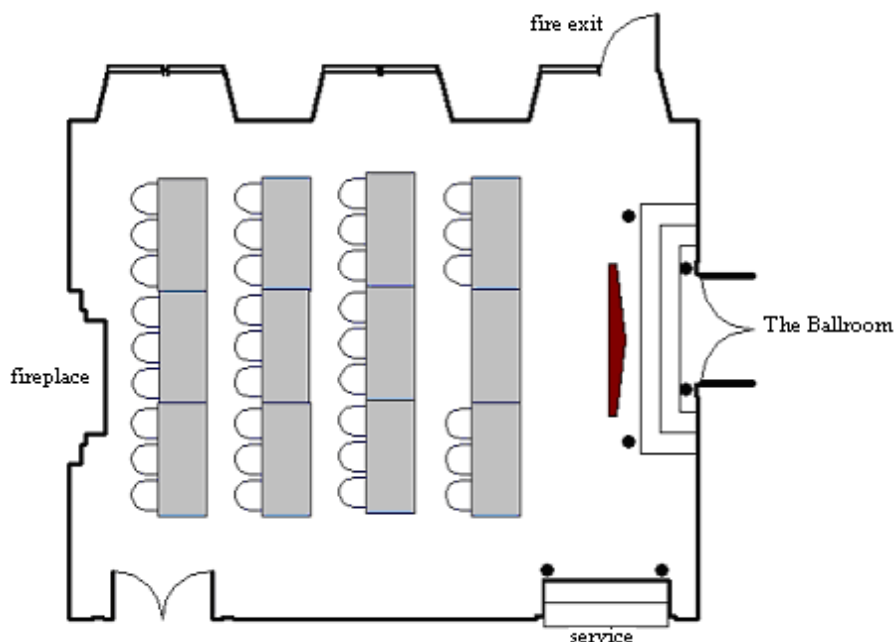

Champagne Room

Adjacent to The Ballroom, The Champagne Room is decorated with an ornate fireplace, original chandelier and large windows providing plenty of natural daylight. The Champagne Room is sold with The Ballroom and provides the ideal venue for a conference office or storage area.

	Reception Drinks	Lunch / Dinner	Dinner / Dance	Classroom	Cabaret	Theatre	Board Room
Capacity	70	35	-	30	24	70	24

Sample Floor Plans

Classroom

Theatre

Board Room

To enquire about the Champagne Room please contact our Event Sales Team