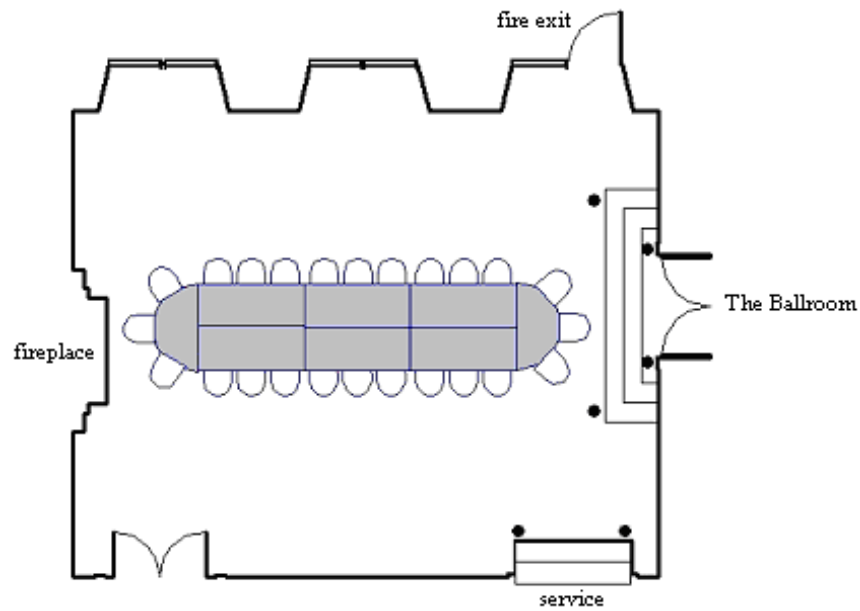

	Reception Drinks	Lunch / Dinner	Dinner / Dance	Classroom	Cabaret	Theatre	Board Room
Capacity	70	35	-	30	24	70	24

Sample Floor Plans

Classroom

Theatre

Board Room

To enquire about the Champagne Room please contact our Event Sales Team