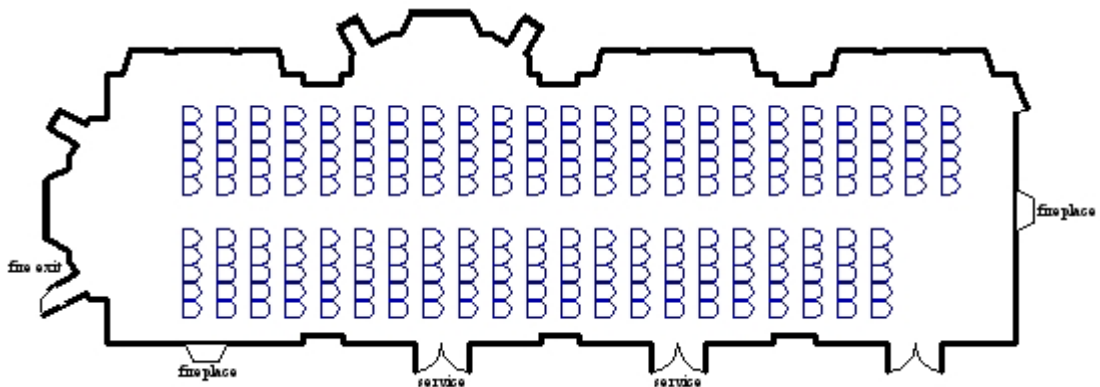

Theatre

To enquire about the Empire Room please contact our Event Sales Team