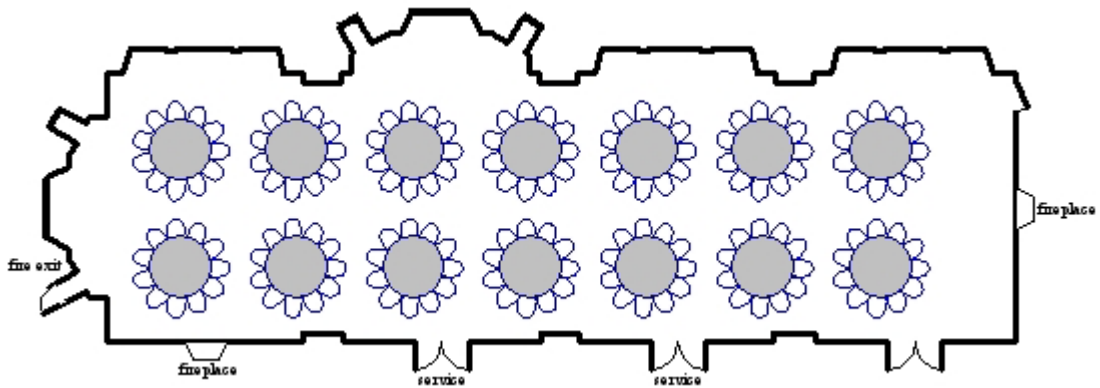

Sample Floor Plans

Lunch / Dinner