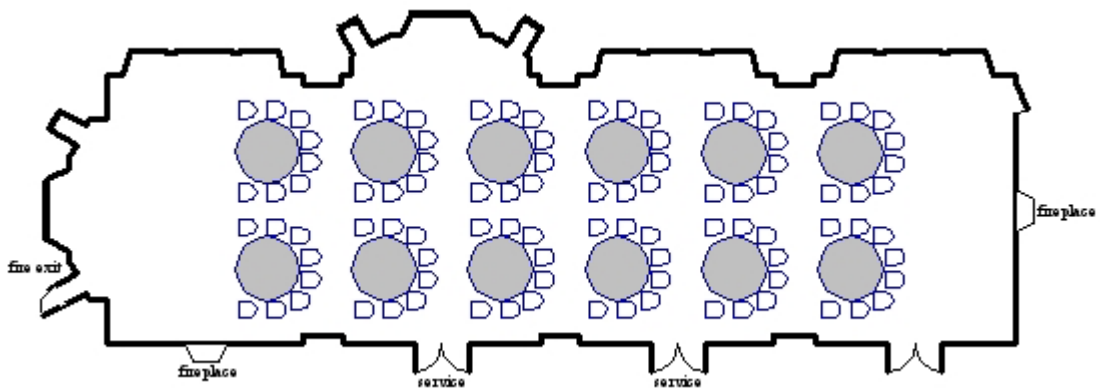

Sample Floor Plans

Lunch / Dinner

Cabaret

Theatre

To enquire about the Empire Room please contact our Event Sales Team