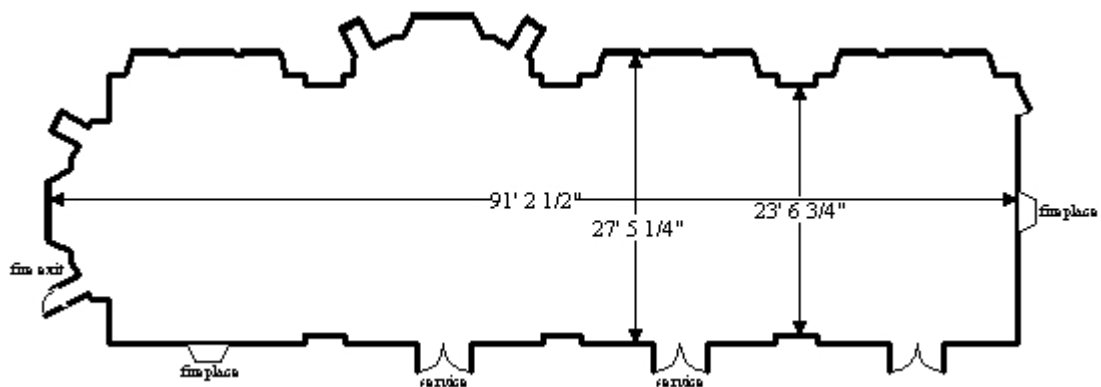

Empire Room

A charming room with north and west facing floor length windows and high ceilings, the Empire Room can accommodate up to 220 guests in theatre style or 100 in classroom configuration. This attractive room is perfect for banquets and balls.

Floor Plan

	Reception Drinks	Lunch / Dinner	Dinner / Dance	Classroom	Cabaret	Theatre	Board Room
Capacity	250	168	120	100	96	220	40

To enquire about the Empire Room please contact our Event Sales Team

Sample Floor Plans