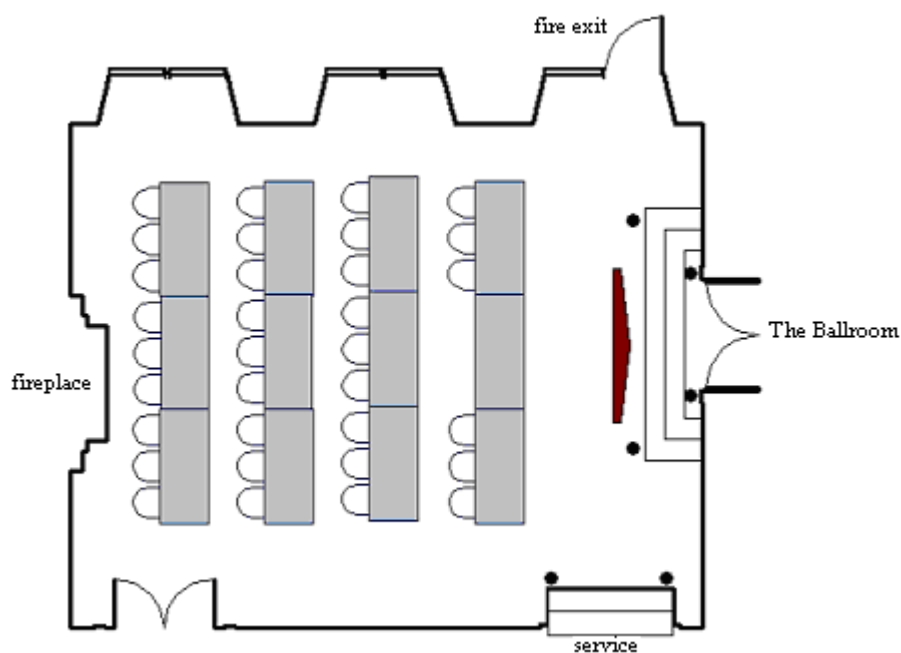

Sample Floor Plans

Classroom

To enquire about the Champagne Room please contact our Event Sales Team