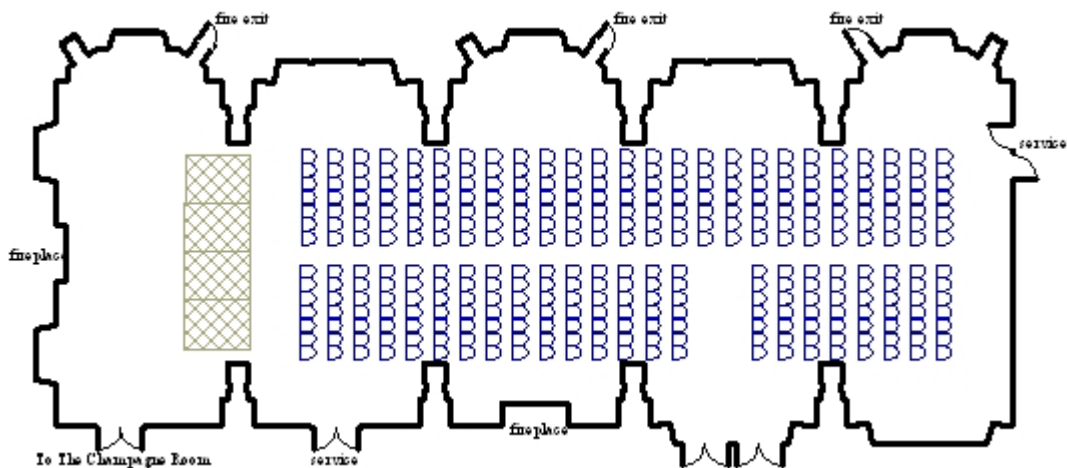

Theatre

To enquire about The Ballroom please contact our Event Sales Team