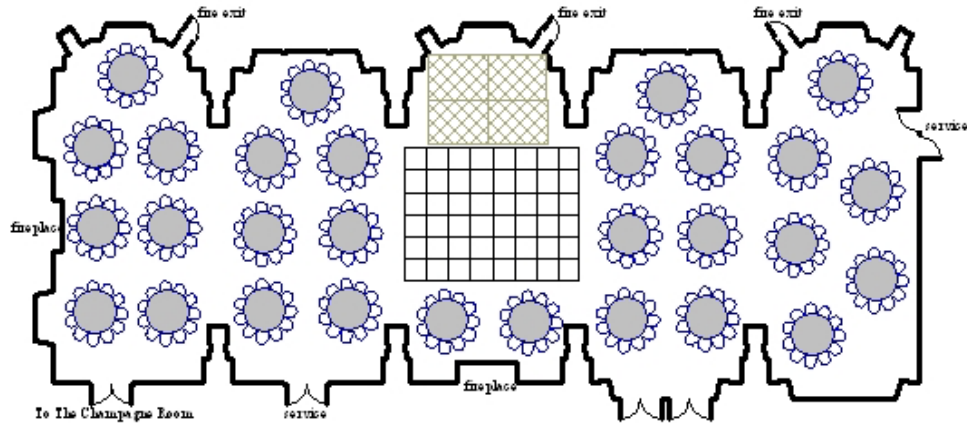

Sample Floor Plans

Dinner / Dance