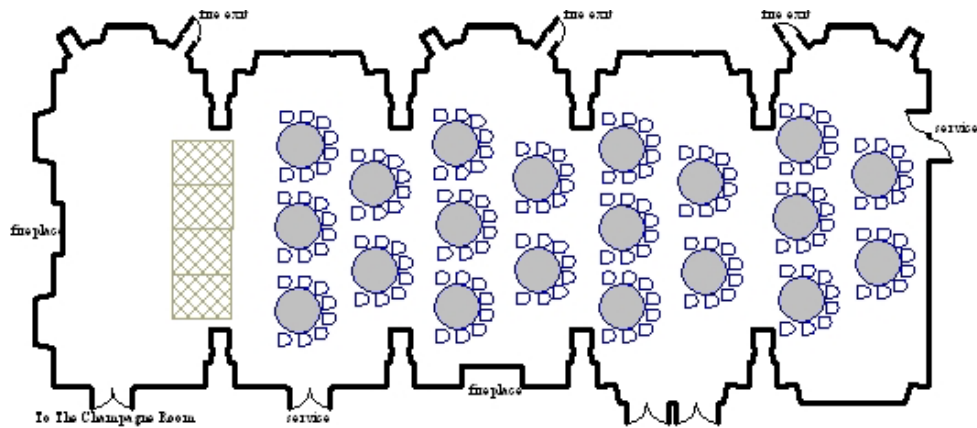

Sample Floor Plans

Dinner / Dance

Cabaret

Theatre

To enquire about The Ballroom please contact our Event Sales Team