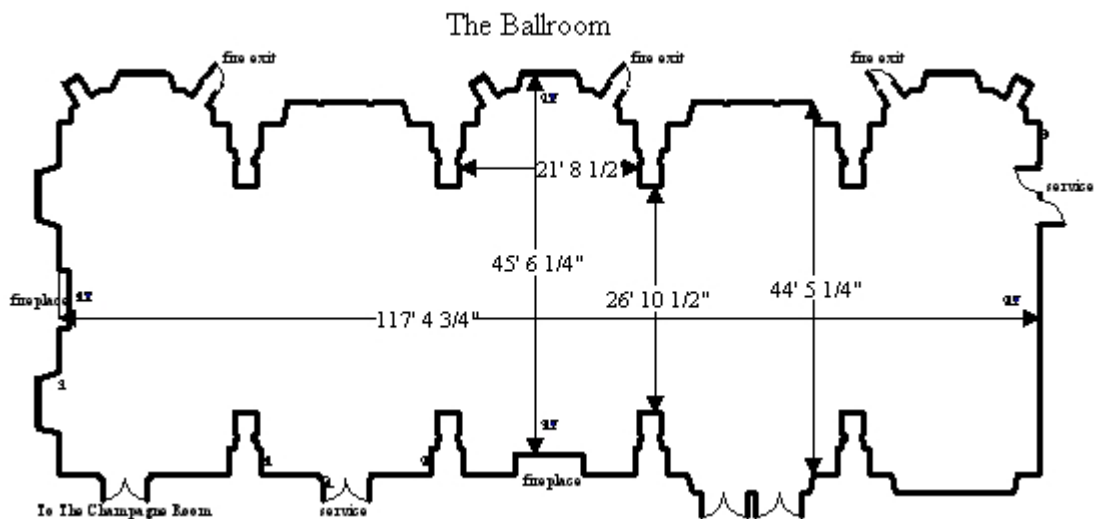

Floor Plan

	Reception Drinks	Lunch / Dinner	Dinner / Dance	Classroom	Cabaret	Theatre	Board Room
Capacity	500	408	348	190	160	300	50

To enquire about The Ballroom please contact our Event Sales Team

Sample Floor Plans