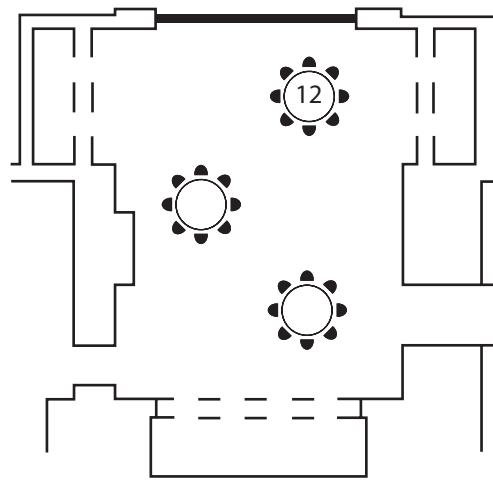

## THE TOWER SUITE FLOOR PLAN

Capacity : 20

Capacity : 36