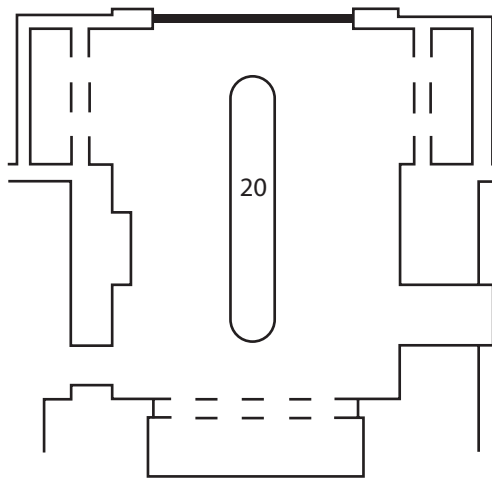

## THE TOWER SUITE FLOOR PLAN

Capacity : 20

Capacity : 36