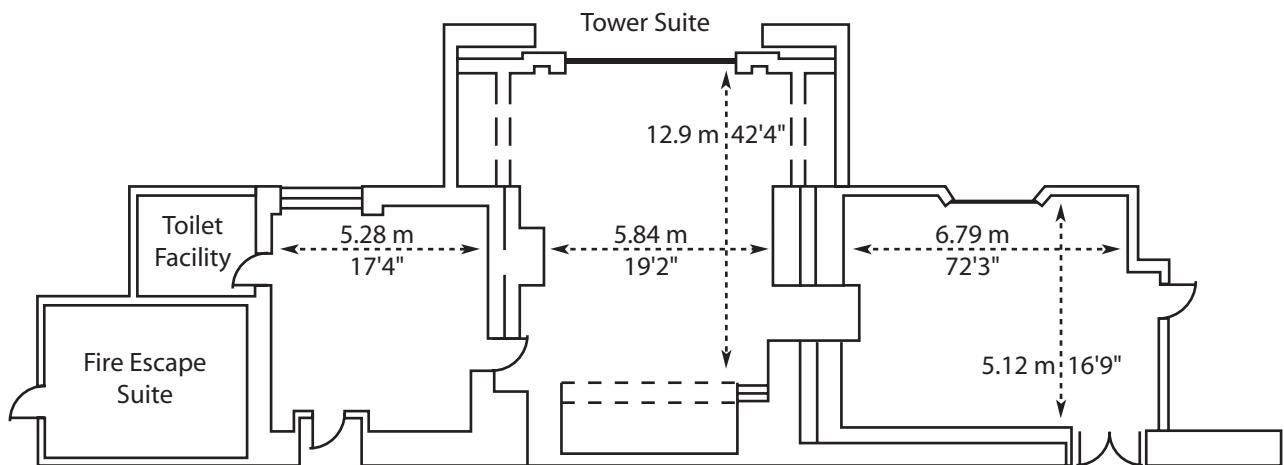

## THE TOWER SUITE FLOOR PLAN

Capacity : 20

Capacity : 36